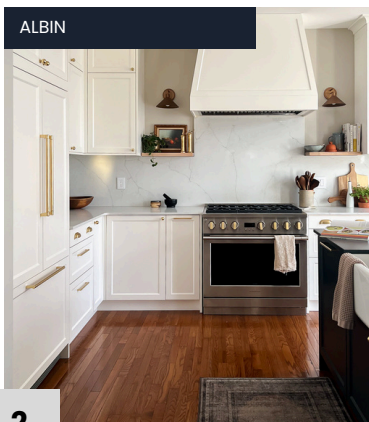

2.

ALBIN

Available in:

Painted
5-Piece Wood
Thermofoil