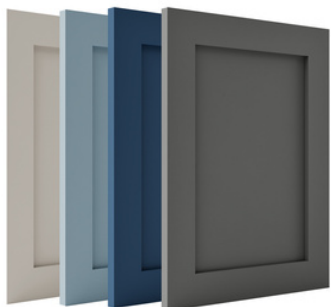

Discover a wide selection of styles, materials, and finishes to match your vision.

BEST SELLERS

Discover our best-selling cabinet door styles—timeless designs that have become customer favorites for their versatility, quality and craftsmanship. Trusted by homeowners and designers alike, our top picks make it easy to create a space that's both beautiful and uniquely yours.

3.

AART

Available in:

Painted
5-Piece Wood
Thermofoil

PAINTED

Our painted cabinet doors are crafted with the highest quality of European Polyurethane coatings, ensuring unparalleled durability and an impeccable finish from every angle.

HIGH GLOSS

Experience modern elegance with our TESS doors, available in an extensive selection of high-gloss materials, each boasting unique sheens to elevate your interior design.

EUROOAK

Combining the unmatched quality of melamine and HPL with the look and texture of natural oak, EuroOak delivers scratch resistance, colour fastness, and effortless maintenance.