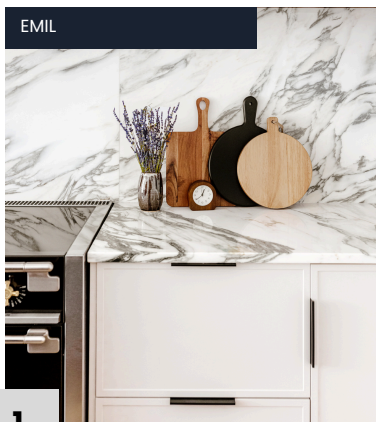

ABOUT US

At Swedish Door, we firmly believe that everyone deserves to enjoy a stunning and cost-effective space. Since our launch in 2016, we've been dedicated to making high-quality, bespoke-looking kitchens achievable for more people. With thousands of successful projects under our belt, we take immense pride in helping people transform their homes.

Upgrade your home with premium quality doors that won't break the bank.

Collaborate with our design partners to create a space that reflects your style.

Tailor every detail to your exact specifications with our fully customizable options.

Discover a wide selection of styles, materials, and finishes to match your vision.

BEST SELLERS

Discover our best-selling cabinet door styles—timeless designs that have become customer favorites for their versatility, quality and craftsmanship. Trusted by homeowners and designers alike, our top picks make it easy to create a space that's both beautiful and uniquely yours.

1.

EMIL

Available in:

Painted
EuroMatte
Thermofoil